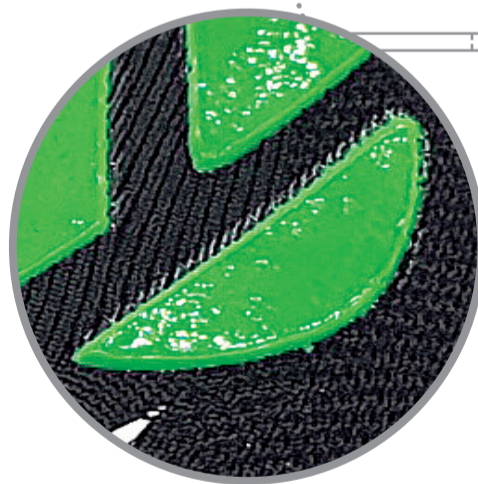

TECHNOLOGY

ANTIMICROBIAL

ANTISTATIC

HEAT REGULATION

NATURAL

REFLECTIVE